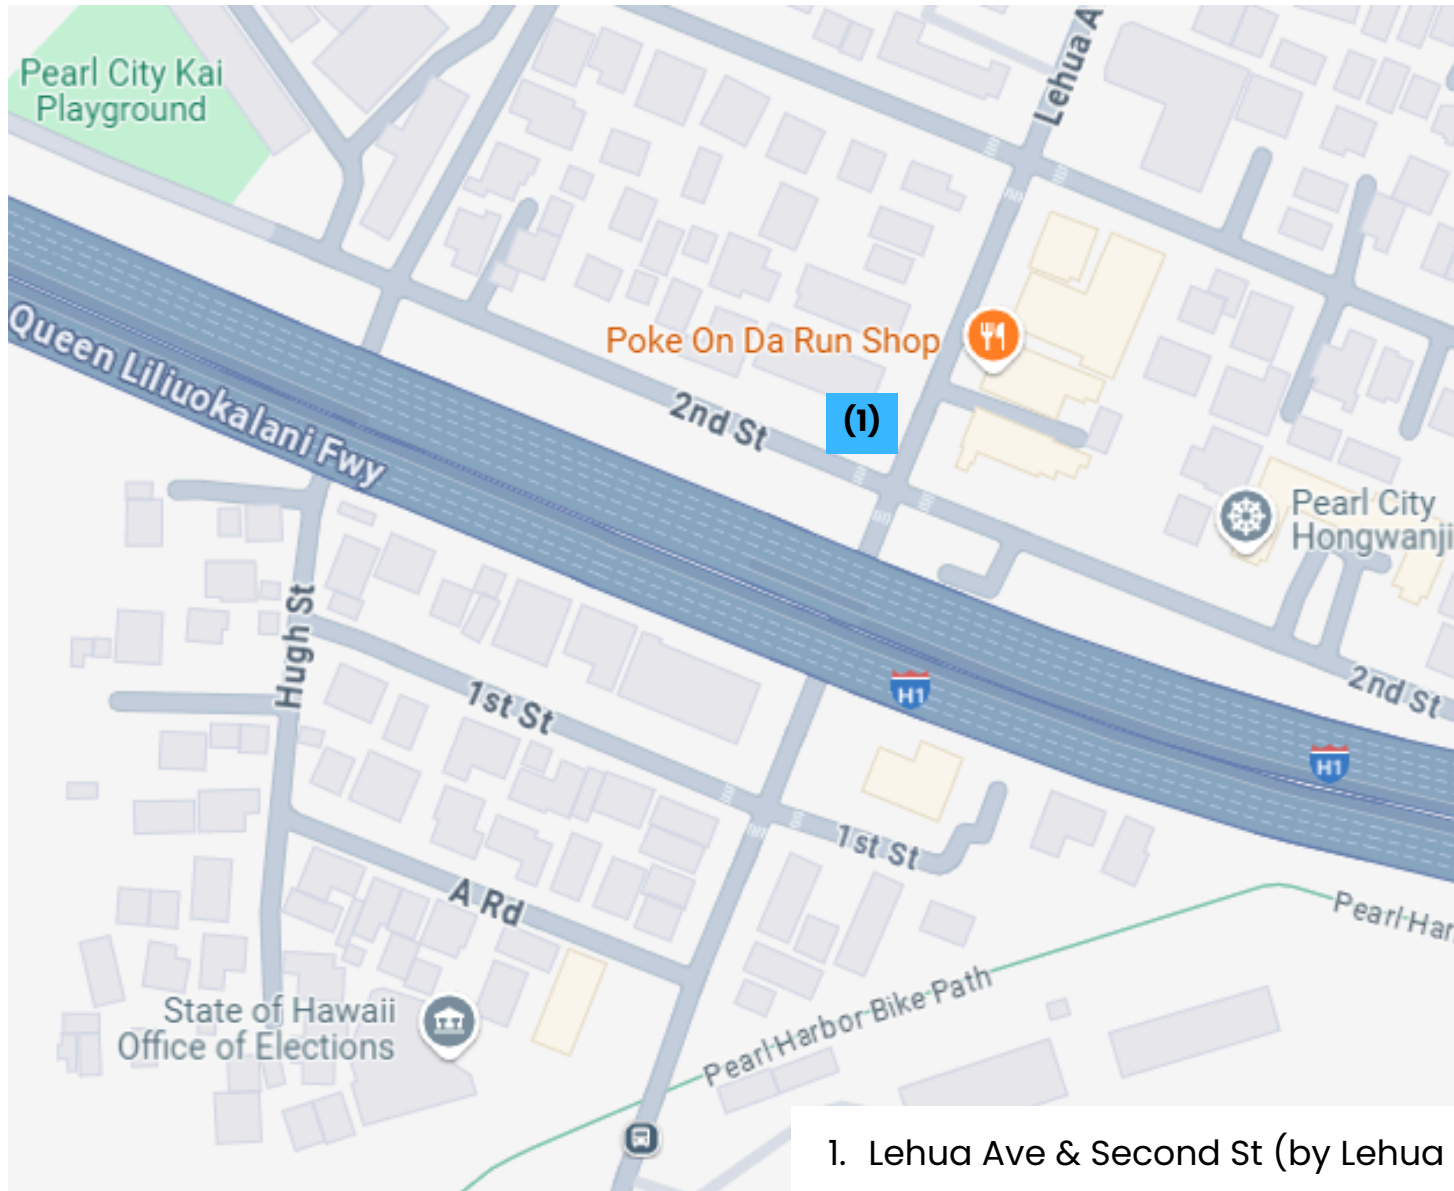

PR01A 6:46 am WAIPIO / MANANA TO HIGHLANDS INTERMEDIATE

1. Acacia Rd & Kipaipai St
2. Birch Cir & Elm Dr (@crosswalk)
3. Birch Cir & Elm Dr (@stop sign)
4. 3754 Elm Dr (No stop zone @mailbox)
5. Birch Cir & Elm Dr (@stop sign)
6. Birch Cir & Cedar Dr (@crosswalk)
7. 1111 Acacia Rd (Entrance Rd to Acacia Apartments)

**Please arrive at the bus stop
10 mins before start time**

PR02A 6:45 am KOA RIDGE/LCC/LEHUA PENINSULA TO HIGHLANDS INTERMEDIATE

1. Ala Ike St & Waiawa Dr & Waiawa Rd

**Please arrive at the bus stop
10 mins before start time**

PR02A 6:48 am KOA RIDGE/LCC/LEHUA PENINSULA TO HIGHLANDS INTERMEDIATE

1. Lehua Ave & Second St (by Lehua Hale 906)

**Please arrive at the bus stop
10 mins before start time**

PR02A 6:49 am KOA RIDGE/LCC/LEHUA PENINSULA TO HIGHLANDS INTERMEDIATE

- 1. Farm St & Lehua Ave
- 2. Ashley Ave & Robinson Ave
- 3. Laniwai Ave & Loch St
- 4. Lanakila Ave & Laniwai Ave
- 5. Franklin Ave & Robinson Ave
- 6. Franklin Ave & Lehua Ave
- 7. Lanakila Ave & Lehua Ave
- 8. Lehua Ave & Palm Ave