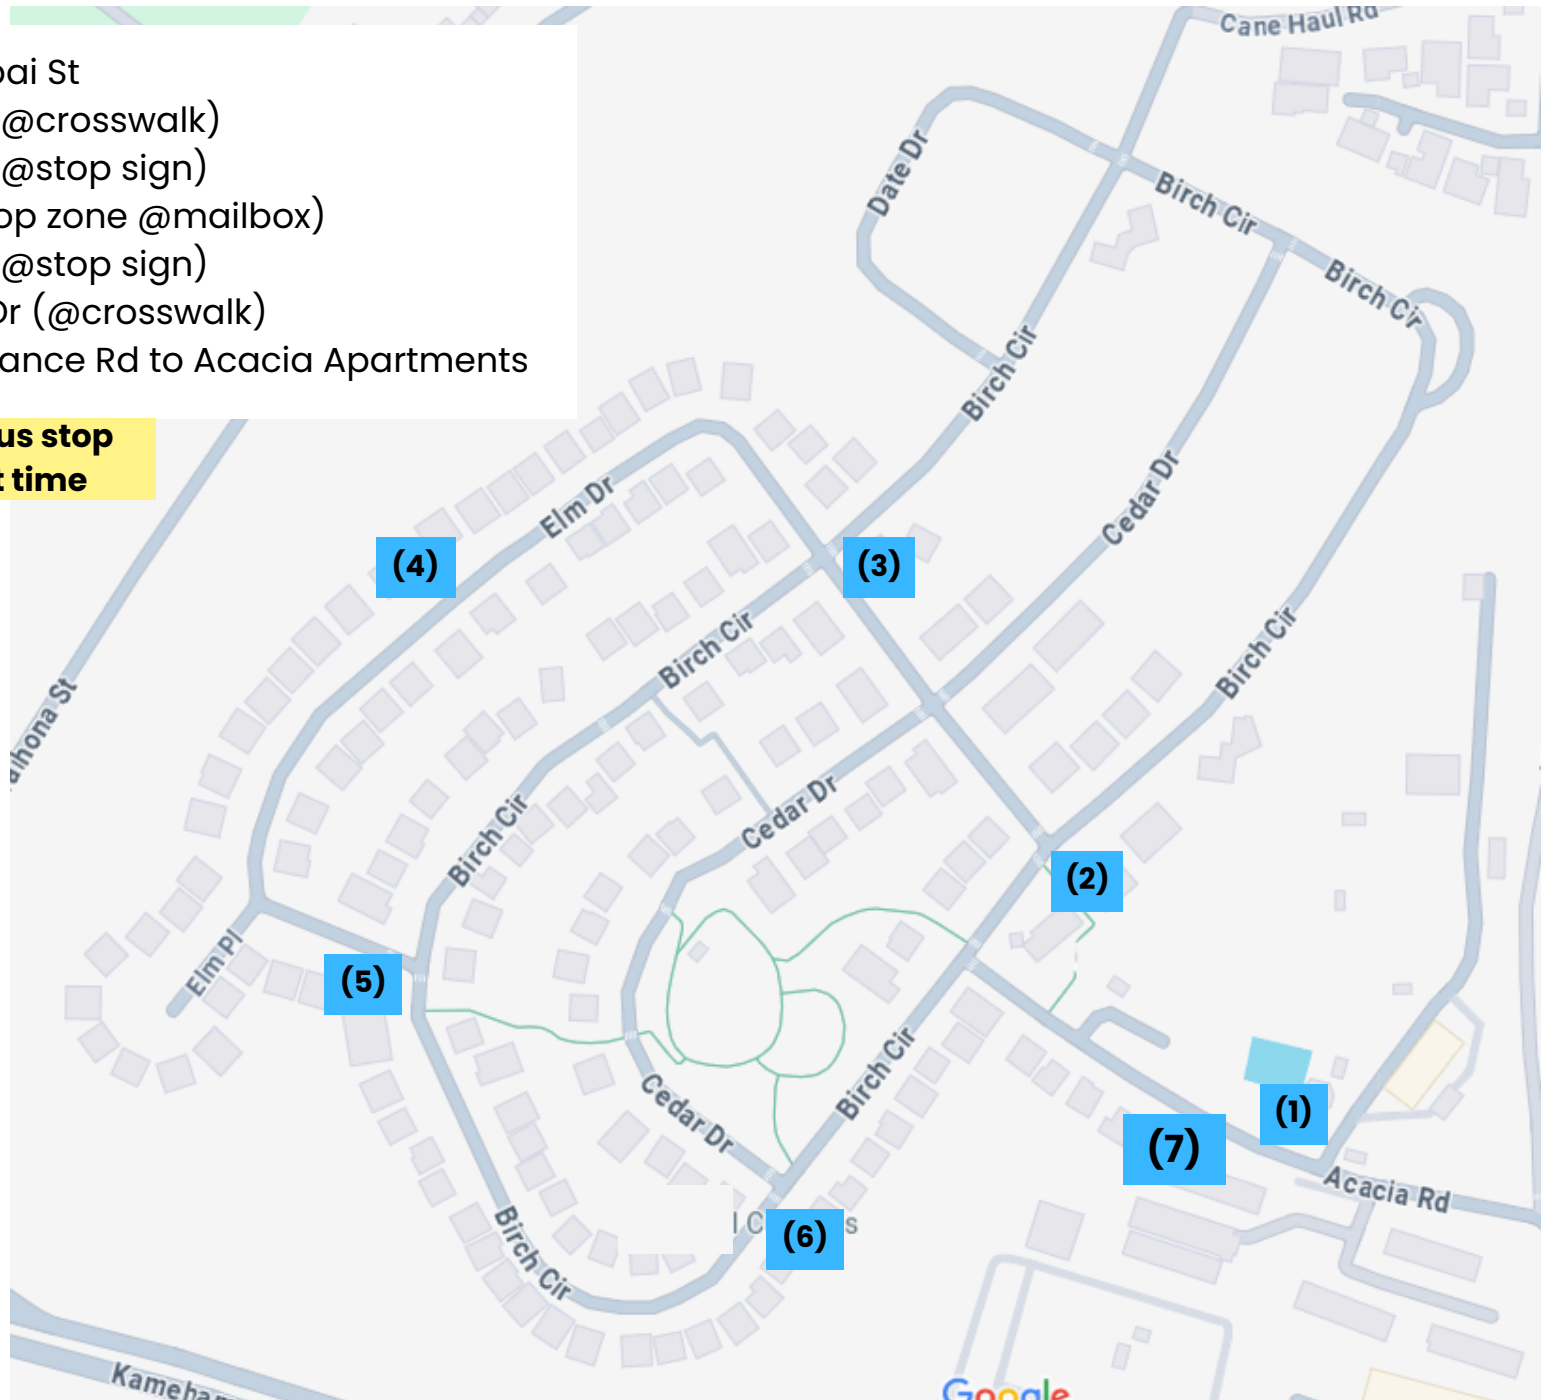

PR01A 6:46 am WAIPIO / MANANA TO HIGHLANDS INTERMEDIATE

1. Acacia Rd & Kipaipai St
2. Birch Cir & Elm Dr (@crosswalk)
3. Birch Cir & Elm Dr (@stop sign)
4. 3754 Elm Dr (No stop zone @mailbox)
5. Birch Cir & Elm Dr (@stop sign)
6. Birch Cir & Cedar Dr (@crosswalk)
7. 1111 Acacia Rd (Entrance Rd to Acacia Apartments)

**Please arrive at the bus stop
10 mins before start time**