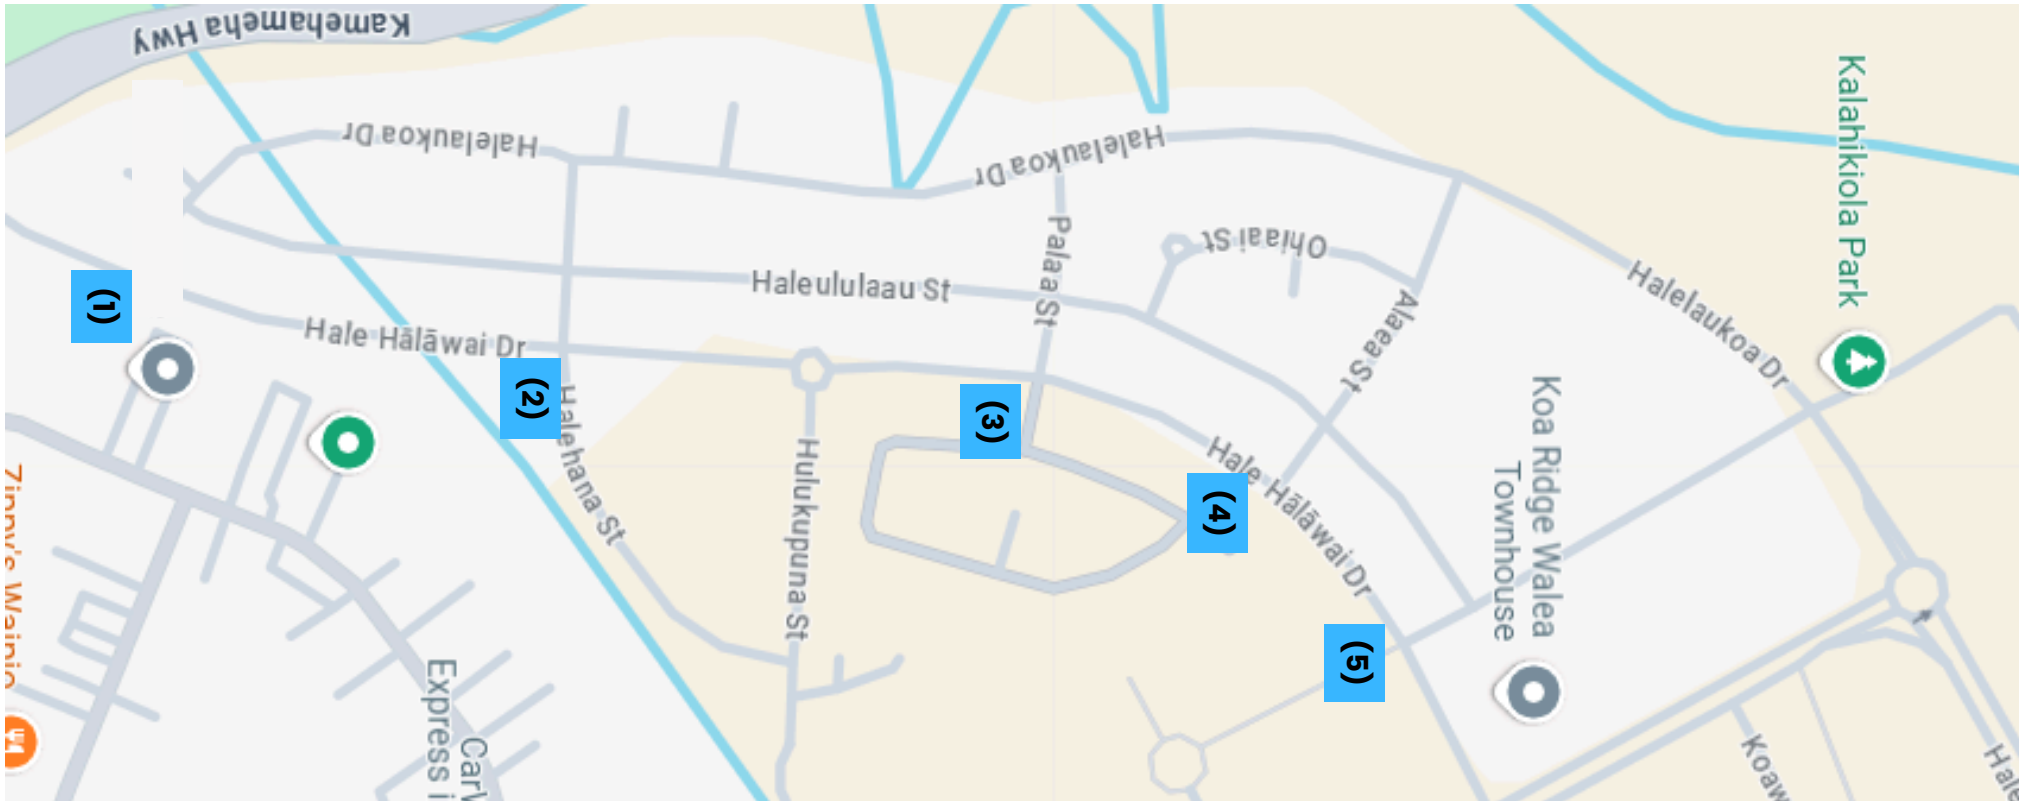

PR02A 6:29 am KOA RIDGE/LCC/LEHUA PENINSULA TO HIGHLANDS INTERMEDIATE

1. Hale Halawai Dr across Haleaukoa Dr
2. Hale Halawai Dr across halehana St
3. Hale Halawai Dr across Palaa St
4. Hale Halawai Dr across Alaea St
5. Hale Halawai Dr across Kalahikola Dr

**Please arrive at the bus stop
10 mins before start time**